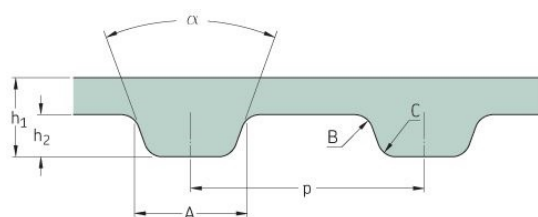

PHG 270-XL-037

No. of teeth	135
Pitch length (in)	27
Pitch length (mm)	685.8
h1 = Height (mm)	2.3
h = Height (in)	0.09
Width (mm)	9.4
Width (in)	0.37
Sleeve (Y/N)	N