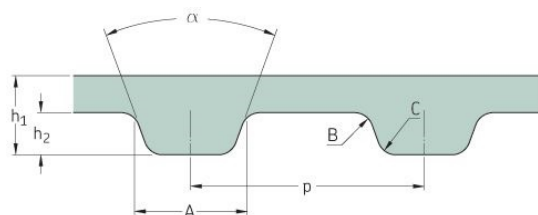

# PHG 282-XL-031

No. of teeth	141
Pitch length (in)	28.2
Pitch length (mm)	716.28
h1 = Height (mm)	2.3
h = Height (in)	0.09
Width (mm)	7.87
Width (in)	0.31
Sleeve (Y/N)	N