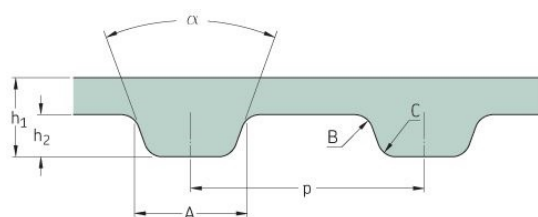

# PHG 290-XL-037

No. of teeth	145
Pitch length (in)	29
Pitch length (mm)	736.6
h1 = Height (mm)	2.3
h = Height (in)	0.09
Width (mm)	9.4
Width (in)	0.37
Sleeve (Y/N)	N