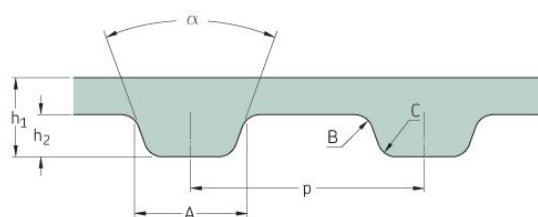

PHG 372-XL-037

No. of teeth	186
Pitch length (in)	37.2
Pitch length (mm)	944.88
h1 = Height (mm)	2.3
h = Height (in)	0.09
Width (mm)	9.4
Width (in)	0.37
Sleeve (Y/N)	N