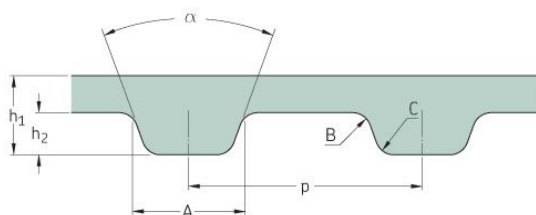

# PHG 414-XL-031

No. of teeth	207
Pitch length (in)	41.4
Pitch length (mm)	1051.56
h1 = Height (mm)	2.3
h = Height (in)	0.09
Width (mm)	7.87
Width (in)	0.31
Sleeve (Y/N)	N