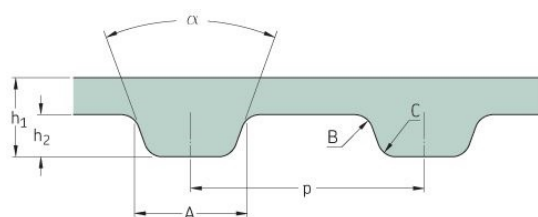

PHG 450-XL-037

No. of teeth	225
Pitch length (in)	45
Pitch length (mm)	1143
h1 = Height (mm)	2.3
h = Height (in)	0.09
Width (mm)	9.4
Width (in)	0.37
Sleeve (Y/N)	N