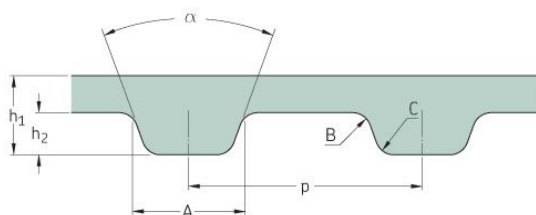

PHG 88-XL-025

No. of teeth	44
Pitch length (in)	8.8
Pitch length (mm)	223.52
h1 = Height (mm)	2.3
h = Height (in)	0.09
Width (mm)	6.35
Width (in)	0.25
Sleeve (Y/N)	N