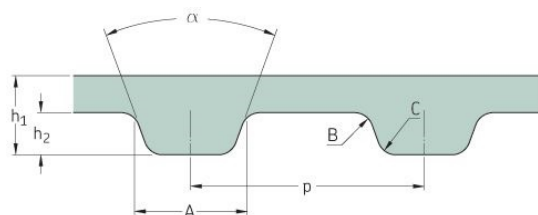

PHG 92-XL-025

No. of teeth	46
Pitch length (in)	9.2
Pitch length (mm)	233.68
h1 = Height (mm)	2.3
h = Height (in)	0.09
Width (mm)	6.35
Width (in)	0.25
Sleeve (Y/N)	N