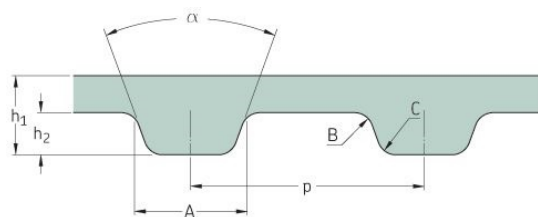

PHG 114-XL-025

No. of teeth	57
Pitch length (in)	11.4
Pitch length (mm)	289.56
h1 = Height (mm)	2.3
h = Height (in)	0.09
Width (mm)	6.35
Width (in)	0.25
Sleeve (Y/N)	N