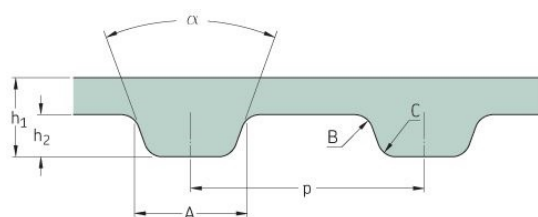

PHG 122-XL-025

No. of teeth	61
Pitch length (in)	12.2
Pitch length (mm)	309.88
h1 = Height (mm)	2.3
h = Height (in)	0.09
Width (mm)	6.35
Width (in)	0.25
Sleeve (Y/N)	N