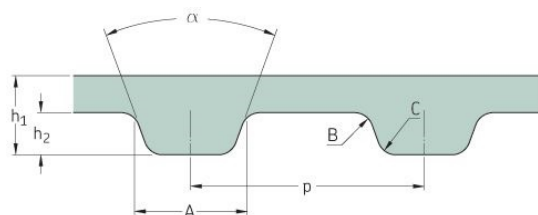

PHG 126-XL-025

No. of teeth	63
Pitch length (in)	12.6
Pitch length (mm)	320.04
h1 = Height (mm)	2.3
h = Height (in)	0.09
Width (mm)	6.35
Width (in)	0.25
Sleeve (Y/N)	N