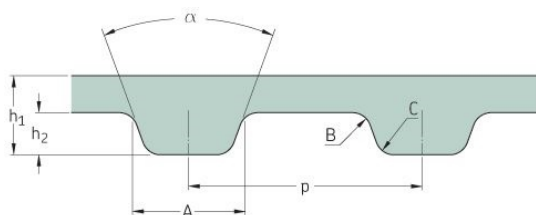

PHG 164-XL-025

No. of teeth	82
Pitch length (in)	16.4
Pitch length (mm)	416.56
h1 = Height (mm)	2.3
h = Height (in)	0.09
Width (mm)	6.35
Width (in)	0.25
Sleeve (Y/N)	N