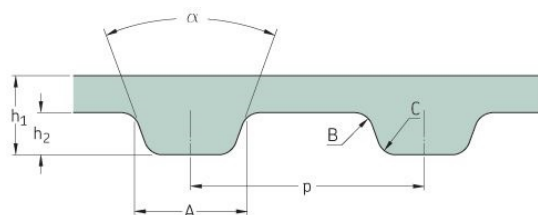

PHG 198-XL-025

| | |
|-------------------|--------|
| No. of teeth | 99 |
| Pitch length (in) | 19.8 |
| Pitch length (mm) | 502.92 |
| h1 = Height (mm) | 2.3 |
| h = Height (in) | 0.09 |
| Width (mm) | 6.35 |
| Width (in) | 0.25 |
| Sleeve (Y/N) | N |