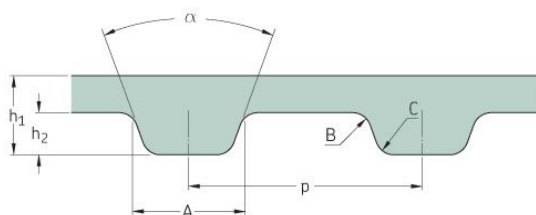

# PHG 290-XL-025

No. of teeth	145
Pitch length (in)	29
Pitch length (mm)	736.6
h1 = Height (mm)	2.3
h = Height (in)	0.09
Width (mm)	6.35
Width (in)	0.25
Sleeve (Y/N)	N