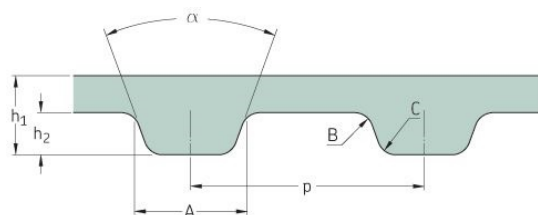

PHG 372-XL-025

No. of teeth	186
Pitch length (in)	37.2
Pitch length (mm)	944.88
h1 = Height (mm)	2.3
h = Height (in)	0.09
Width (mm)	6.35
Width (in)	0.25
Sleeve (Y/N)	N