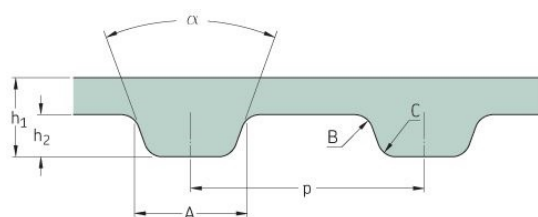

# PHG 580-XL-025

No. of teeth	290
Pitch length (in)	58
Pitch length (mm)	1473.2
h1 = Height (mm)	2.3
h = Height (in)	0.09
Width (mm)	6.35
Width (in)	0.25
Sleeve (Y/N)	N