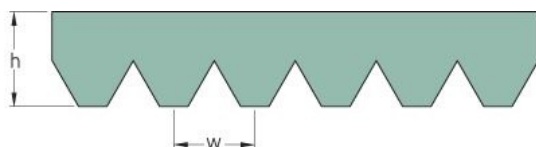

PHG 8PJ540

No. of ribs	8
Effective length (mm)	540
Effective length (in)	21.3
h = Height (mm)	3.5
h = Height (in)	0.14
Width (mm)	18.7
Width (in)	0.74
w = Distance between teeth (mm)	2.3
w = Distance between teeth (in)	0.09