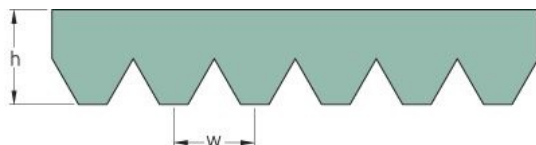

PHG 16PJ540

No. of ribs	16
Effective length (mm)	540
Effective length (in)	21.3
h = Height (mm)	3.5
h = Height (in)	0.14
Width (mm)	37.4
Width (in)	1.47
w = Distance between teeth (mm)	2.3
w = Distance between teeth (in)	0.09