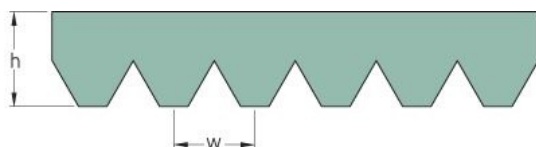

# PHG 6PJ580

No. of ribs	6
Effective length (mm)	580
Effective length (in)	22.8
h = Height (mm)	3.5
h = Height (in)	0.14
Width (mm)	14
Width (in)	0.55
w = Distance between teeth (mm)	2.3
w = Distance between teeth (in)	0.09