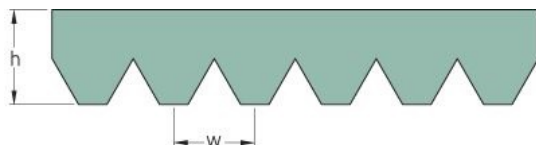

# PHG 6PJ610

No. of ribs	6
Effective length (mm)	610
Effective length (in)	24
h = Height (mm)	3.5
h = Height (in)	0.14
Width (mm)	14
Width (in)	0.55
w = Distance between teeth (mm)	2.3
w = Distance between teeth (in)	0.09