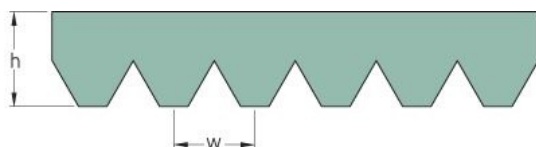

PHG 6PJ720

No. of ribs	6
Effective length (mm)	720
Effective length (in)	28.3
h = Height (mm)	3.5
h = Height (in)	0.14
Width (mm)	14
Width (in)	0.55
w = Distance between teeth (mm)	2.3
w = Distance between teeth (in)	0.09