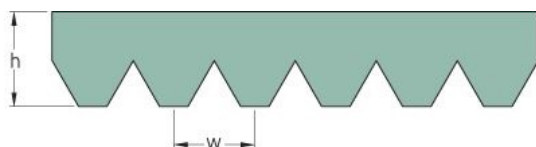

PHG 12PJ810

No. of ribs	12
Effective length (mm)	810
Effective length (in)	31.9
h = Height (mm)	3.5
h = Height (in)	0.14
Width (mm)	28.1
Width (in)	1.11
w = Distance between teeth (mm)	2.3
w = Distance between teeth (in)	0.09