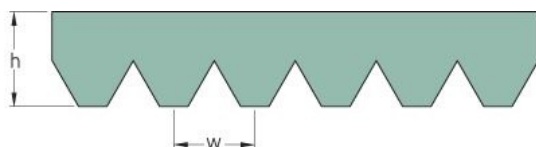

# PHG 12PJ1200

No. of ribs	12
Effective length (mm)	1200
Effective length (in)	47.3
h = Height (mm)	3.5
h = Height (in)	0.14
Width (mm)	28.1
Width (in)	1.11
w = Distance between teeth (mm)	2.3
w = Distance between teeth (in)	0.09