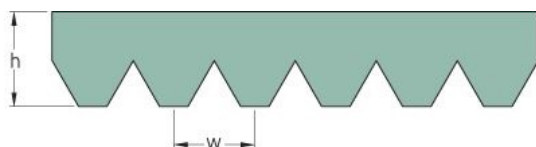

PHG 12PJ1240

No. of ribs	12
Effective length (mm)	1240
Effective length (in)	48.8
h = Height (mm)	3.5
h = Height (in)	0.14
Width (mm)	28.1
Width (in)	1.11
w = Distance between teeth (mm)	2.3
w = Distance between teeth (in)	0.09