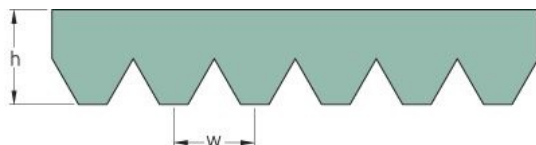

# PHG 8PJ1270

No. of ribs	8
Effective length (mm)	1270
Effective length (in)	50
h = Height (mm)	3.5
h = Height (in)	0.14
Width (mm)	18.7
Width (in)	0.74
w = Distance between teeth (mm)	2.3
w = Distance between teeth (in)	0.09