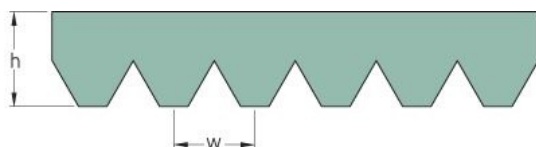

PHG 12PJ1330

No. of ribs	12
Effective length (mm)	1330
Effective length (in)	52.4
h = Height (mm)	3.5
h = Height (in)	0.14
Width (mm)	28.1
Width (in)	1.11
w = Distance between teeth (mm)	2.3
w = Distance between teeth (in)	0.09