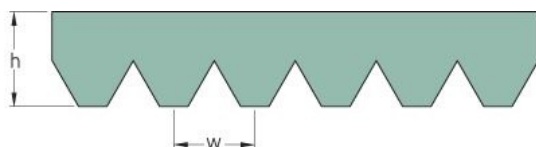

# PHG 6PJ1650

No. of ribs	6
Effective length (mm)	1650
Effective length (in)	65
h = Height (mm)	3.5
h = Height (in)	0.14
Width (mm)	14
Width (in)	0.55
w = Distance between teeth (mm)	2.3
w = Distance between teeth (in)	0.09