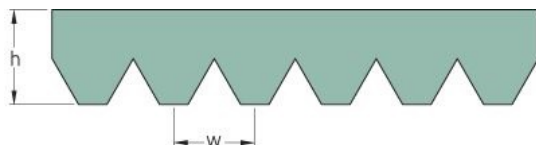

PHG 16PJ1660

No. of ribs	16
Effective length (mm)	1660
Effective length (in)	65.4
h = Height (mm)	3.5
h = Height (in)	0.14
Width (mm)	37.4
Width (in)	1.47
w = Distance between teeth (mm)	2.3
w = Distance between teeth (in)	0.09