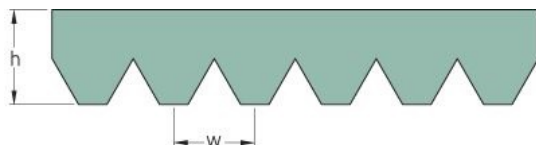

# PHG 6PJ1915

No. of ribs	6
Effective length (mm)	1915
Effective length (in)	75.4
h = Height (mm)	3.5
h = Height (in)	0.14
Width (mm)	14
Width (in)	0.55
w = Distance between teeth (mm)	2.3
w = Distance between teeth (in)	0.09