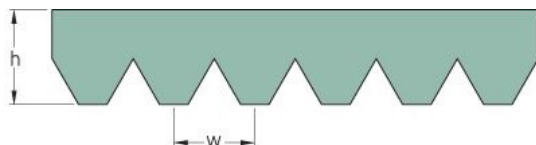

PHG 12PJ1965

No. of ribs	12
Effective length (mm)	1965
Effective length (in)	77.4
h = Height (mm)	3.5
h = Height (in)	0.14
Width (mm)	28.1
Width (in)	1.11
w = Distance between teeth (mm)	2.3
w = Distance between teeth (in)	0.09