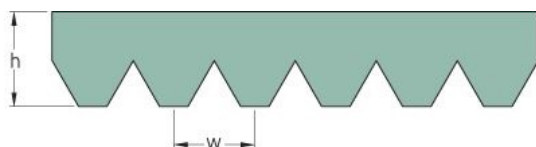

PHG 12PJ2100

No. of ribs	12
Effective length (mm)	2100
Effective length (in)	82.7
h = Height (mm)	3.5
h = Height (in)	0.14
Width (mm)	28.1
Width (in)	1.11
w = Distance between teeth (mm)	2.3
w = Distance between teeth (in)	0.09