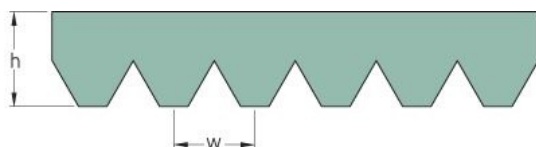

# PHG 6PJ2210

No. of ribs	6
Effective length (mm)	2210
Effective length (in)	87
h = Height (mm)	3.5
h = Height (in)	0.14
Width (mm)	14
Width (in)	0.55
w = Distance between teeth (mm)	2.3
w = Distance between teeth (in)	0.09