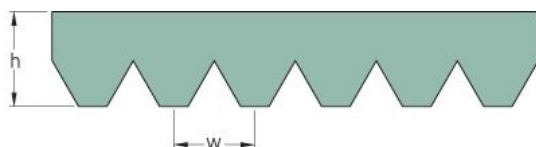

PHG 12PJ2480

No. of ribs	12
Effective length (mm)	2480
Effective length (in)	97.6
h = Height (mm)	3.5
h = Height (in)	0.14
Width (mm)	28.1
Width (in)	1.11
w = Distance between teeth (mm)	2.3
w = Distance between teeth (in)	0.09