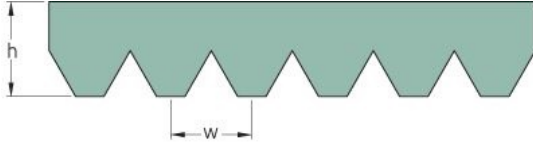

PHG 8PK575

No. of ribs	8
Effective length (mm)	575
Effective length (in)	22.6
h = Height (mm)	5.5
h = Height (in)	0.22
Width (mm)	28.4
Width (in)	1.12
w = Distance between teeth (mm)	3.5
w = Distance between teeth (in)	0.14