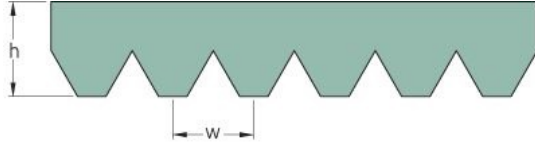

PHG 16PK650

No. of ribs	16
Effective length (mm)	650
Effective length (in)	25.6
h = Height (mm)	5.5
h = Height (in)	0.22
Width (mm)	56.9
Width (in)	2.24
w = Distance between teeth (mm)	3.5
w = Distance between teeth (in)	0.14