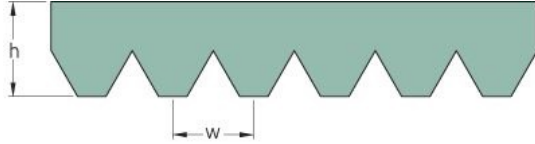

PHG 16PK690

No. of ribs	16
Effective length (mm)	690
Effective length (in)	27.2
h = Height (mm)	5.5
h = Height (in)	0.22
Width (mm)	56.9
Width (in)	2.24
w = Distance between teeth (mm)	3.5
w = Distance between teeth (in)	0.14