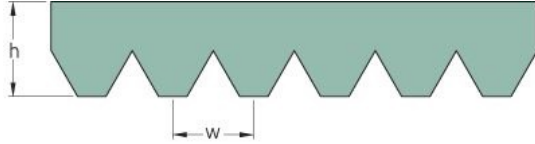

PHG 8PK850

No. of ribs	8
Effective length (mm)	850
Effective length (in)	33.5
h = Height (mm)	5.5
h = Height (in)	0.22
Width (mm)	28.4
Width (in)	1.12
w = Distance between teeth (mm)	3.5
w = Distance between teeth (in)	0.14