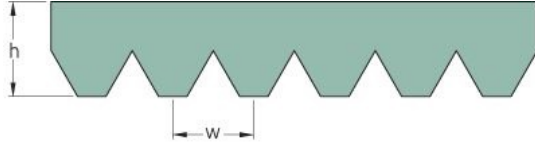

PHG 16PK885

No. of ribs	16
Effective length (mm)	885
Effective length (in)	34.8
h = Height (mm)	5.5
h = Height (in)	0.22
Width (mm)	56.9
Width (in)	2.24
w = Distance between teeth (mm)	3.5
w = Distance between teeth (in)	0.14