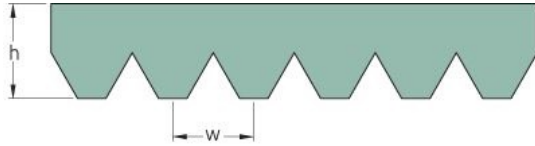

PHG 6PK900

No. of ribs	6
Effective length (mm)	900
Effective length (in)	35.4
h = Height (mm)	5.5
h = Height (in)	0.22
Width (mm)	21.3
Width (in)	0.84
w = Distance between teeth (mm)	3.5
w = Distance between teeth (in)	0.14