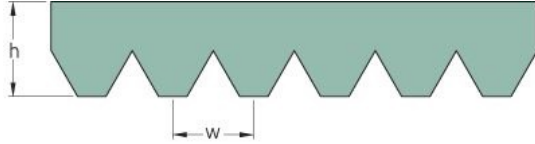

PHG 8PK900

No. of ribs	8
Effective length (mm)	900
Effective length (in)	35.4
h = Height (mm)	5.5
h = Height (in)	0.22
Width (mm)	28.4
Width (in)	1.12
w = Distance between teeth (mm)	3.5
w = Distance between teeth (in)	0.14