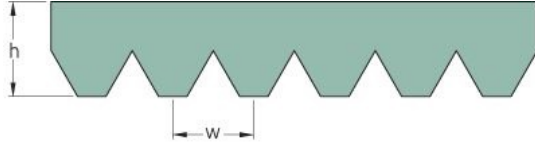

PHG 10PK900

No. of ribs	10
Effective length (mm)	900
Effective length (in)	35.4
h = Height (mm)	5.5
h = Height (in)	0.22
Width (mm)	35.6
Width (in)	1.4
w = Distance between teeth (mm)	3.5
w = Distance between teeth (in)	0.14