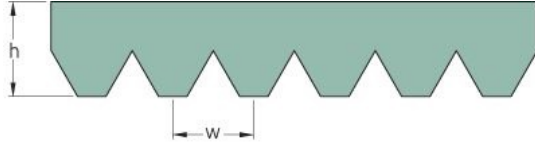

# PHG 16PK940

|                                 |      |
|---------------------------------|------|
| No. of ribs                     | 16   |
| Effective length (mm)           | 940  |
| Effective length (in)           | 37   |
| h = Height (mm)                 | 5.5  |
| h = Height (in)                 | 0.22 |
| Width (mm)                      | 56.9 |
| Width (in)                      | 2.24 |
| w = Distance between teeth (mm) | 3.5  |
| w = Distance between teeth (in) | 0.14 |