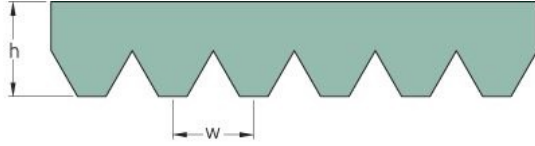

PHG 16PK950

No. of ribs	16
Effective length (mm)	950
Effective length (in)	37.4
h = Height (mm)	5.5
h = Height (in)	0.22
Width (mm)	56.9
Width (in)	2.24
w = Distance between teeth (mm)	3.5
w = Distance between teeth (in)	0.14