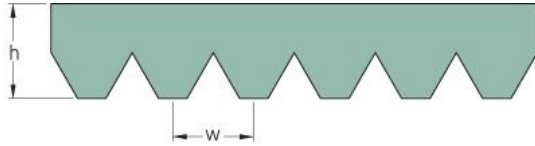

PHG 6PK970

No. of ribs	6
Effective length (mm)	970
Effective length (in)	38.2
h = Height (mm)	5.5
h = Height (in)	0.22
Width (mm)	21.3
Width (in)	0.84
w = Distance between teeth (mm)	3.5
w = Distance between teeth (in)	0.14