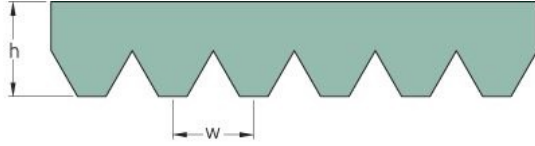

# PHG 8PK980

No. of ribs	8
Effective length (mm)	980
Effective length (in)	38.6
h = Height (mm)	5.5
h = Height (in)	0.22
Width (mm)	28.4
Width (in)	1.12
w = Distance between teeth (mm)	3.5
w = Distance between teeth (in)	0.14