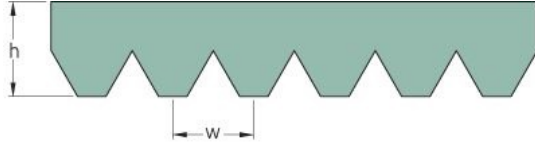

PHG 6PK990

No. of ribs	6
Effective length (mm)	990
Effective length (in)	39
h = Height (mm)	5.5
h = Height (in)	0.22
Width (mm)	21.3
Width (in)	0.84
w = Distance between teeth (mm)	3.5
w = Distance between teeth (in)	0.14