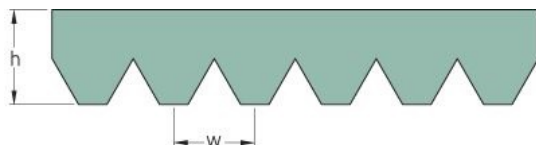

PHG 12PK990

No. of ribs	12
Effective length (mm)	990
Effective length (in)	39
h = Height (mm)	5.5
h = Height (in)	0.22
Width (mm)	42.7
Width (in)	1.68
w = Distance between teeth (mm)	3.5
w = Distance between teeth (in)	0.14