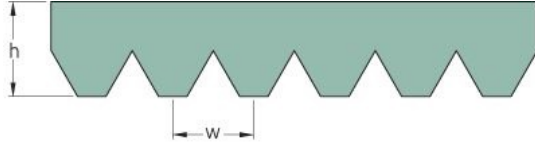

# PHG 6PK1000

No. of ribs	6
Effective length (mm)	1000
Effective length (in)	39.4
h = Height (mm)	5.5
h = Height (in)	0.22
Width (mm)	21.3
Width (in)	0.84
w = Distance between teeth (mm)	3.5
w = Distance between teeth (in)	0.14