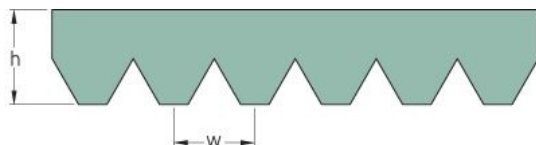

PHG 16PK1000

No. of ribs	16
Effective length (mm)	1000
Effective length (in)	39.4
h = Height (mm)	5.5
h = Height (in)	0.22
Width (mm)	56.9
Width (in)	2.24
w = Distance between teeth (mm)	3.5
w = Distance between teeth (in)	0.14