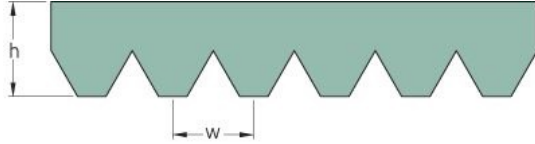

# PHG 6PK1015

No. of ribs	6
Effective length (mm)	1015
Effective length (in)	40
h = Height (mm)	5.5
h = Height (in)	0.22
Width (mm)	21.3
Width (in)	0.84
w = Distance between teeth (mm)	3.5
w = Distance between teeth (in)	0.14